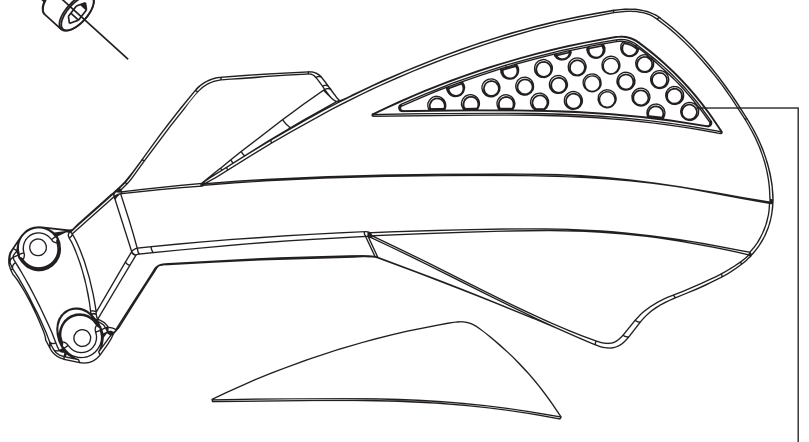

Polisport®

Performance Plastics

SHARP LITE mounting instructions

REMOVABLE COVER

WWW.POLISPORT.COM