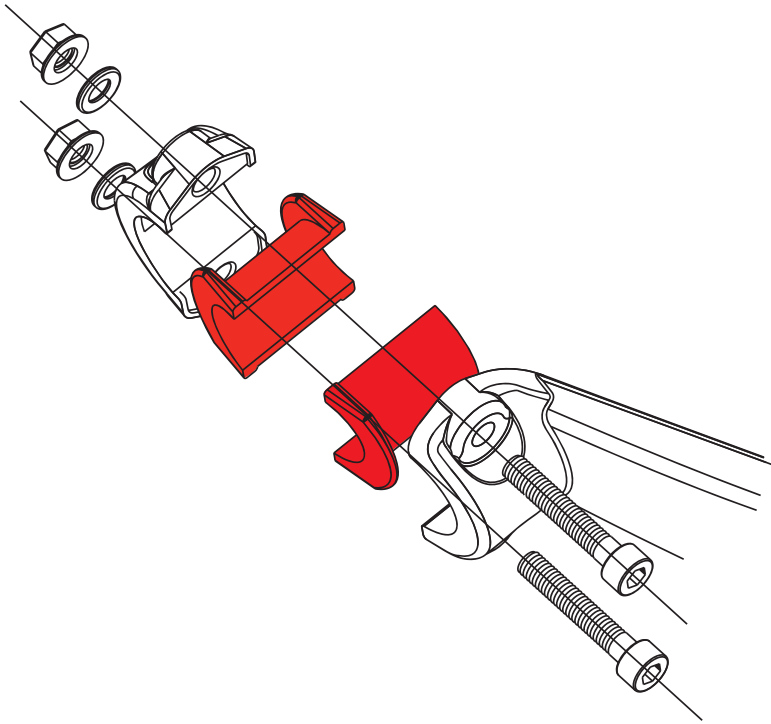

Polisport®

Performance Plastics

SHARP LITE mounting instructions

REMOVABLE COVER

WWW.POLISPORT.COM