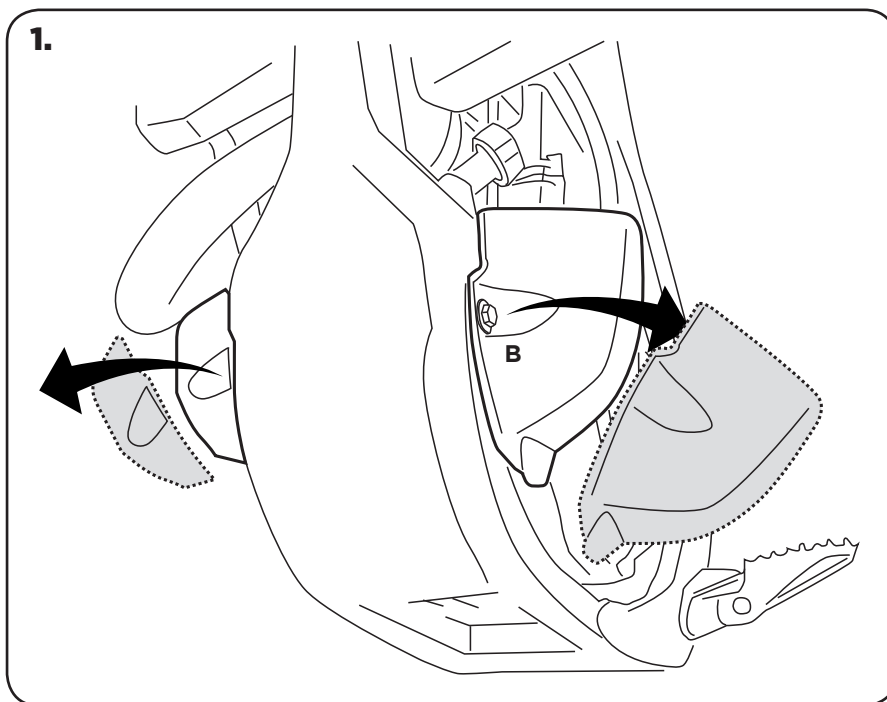

COD. 500002489 REV2

ACERBIS PARTS	O.E.M ITEMS TO USE:
 A - (1 pcs.)	 B - (2 pcs.)
 C - (2 pcs.)	

Templated included if you want to drill your own holes for venting

WARNING!

Use at your own risk. Check the security of your device before you ride. Be sure that you follow the instructions installing the Acerbis products. Do not ride if there is missing or damaged hardware. If this is the case, take the item immediately back to your dealer. Make sure the throttle and other controls are free every time you ride. Lack of attention to instruction and warning could lead to interference with the controls, loss of control, and an accidents. Acerbis recommends that installation must be done by a licensed mechanic and that only Acerbis is original parts are used during fitting. Acerbis makes no guarantees or representations, express or implied, regarding the fitness of its products for any particular purpose. Acerbis makes no guarantees or representations, express or implied, regarding the extent to which its product protect individuals or property from injury or death or damage.